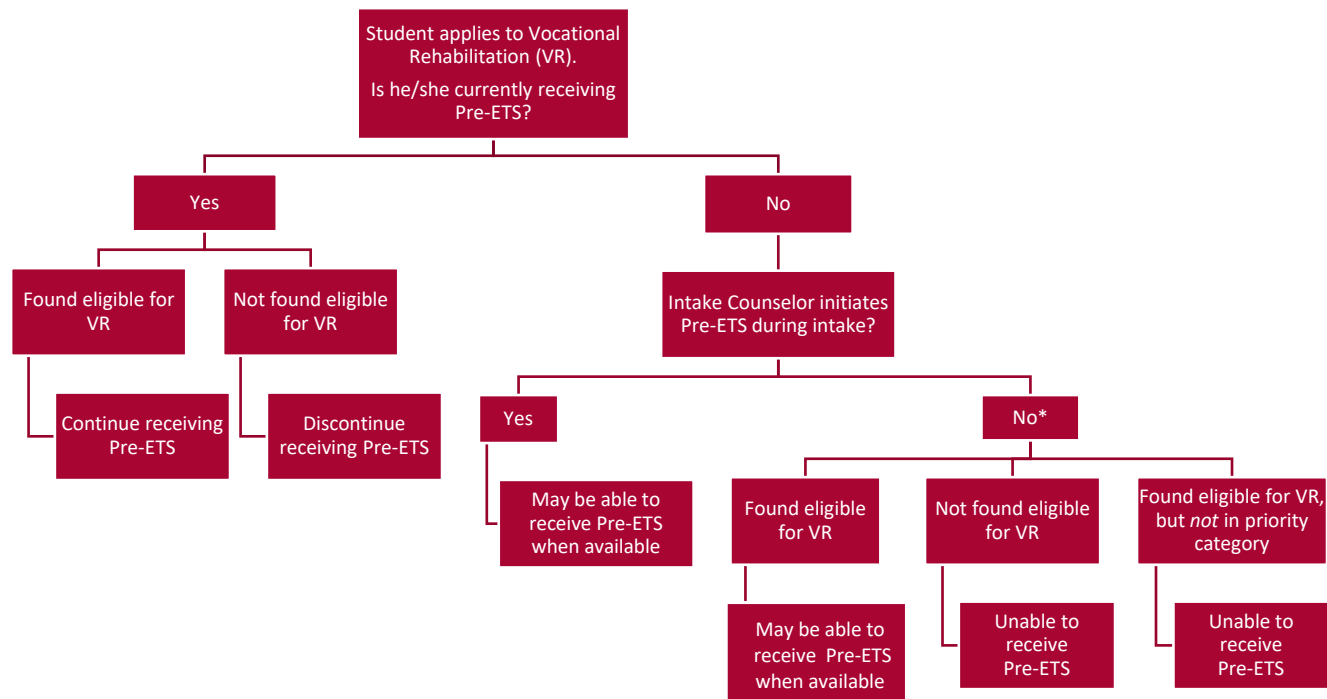

Fact Sheet for Indiana Educators

Pre-Employment Transition Services Flowchart

*NOTE: All intake VR Counselors are trained to initiate Pre-ETS during intake for any students not currently receiving Pre-ETS.