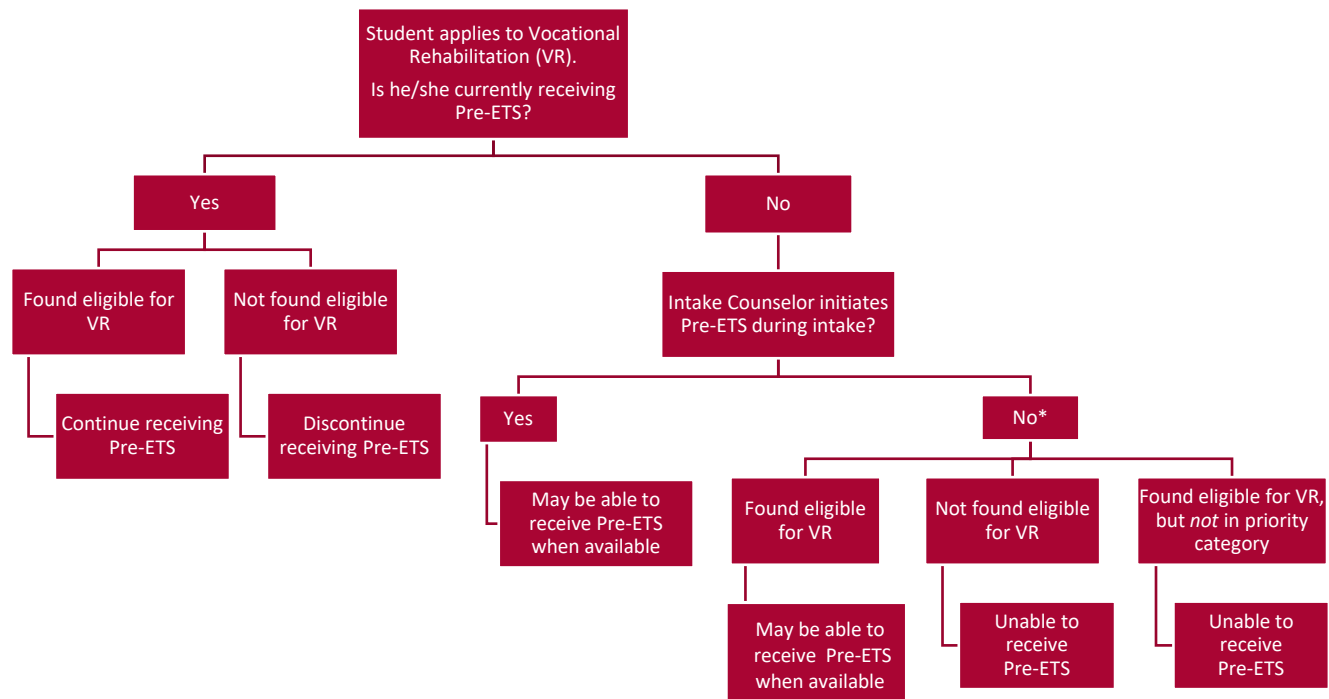

# Pre-Employment Transition Services Flowchart

March 2018

\*NOTE: All intake VR Counselors are trained to initiate Pre-ETS during intake for any students not currently receiving Pre-ETS.